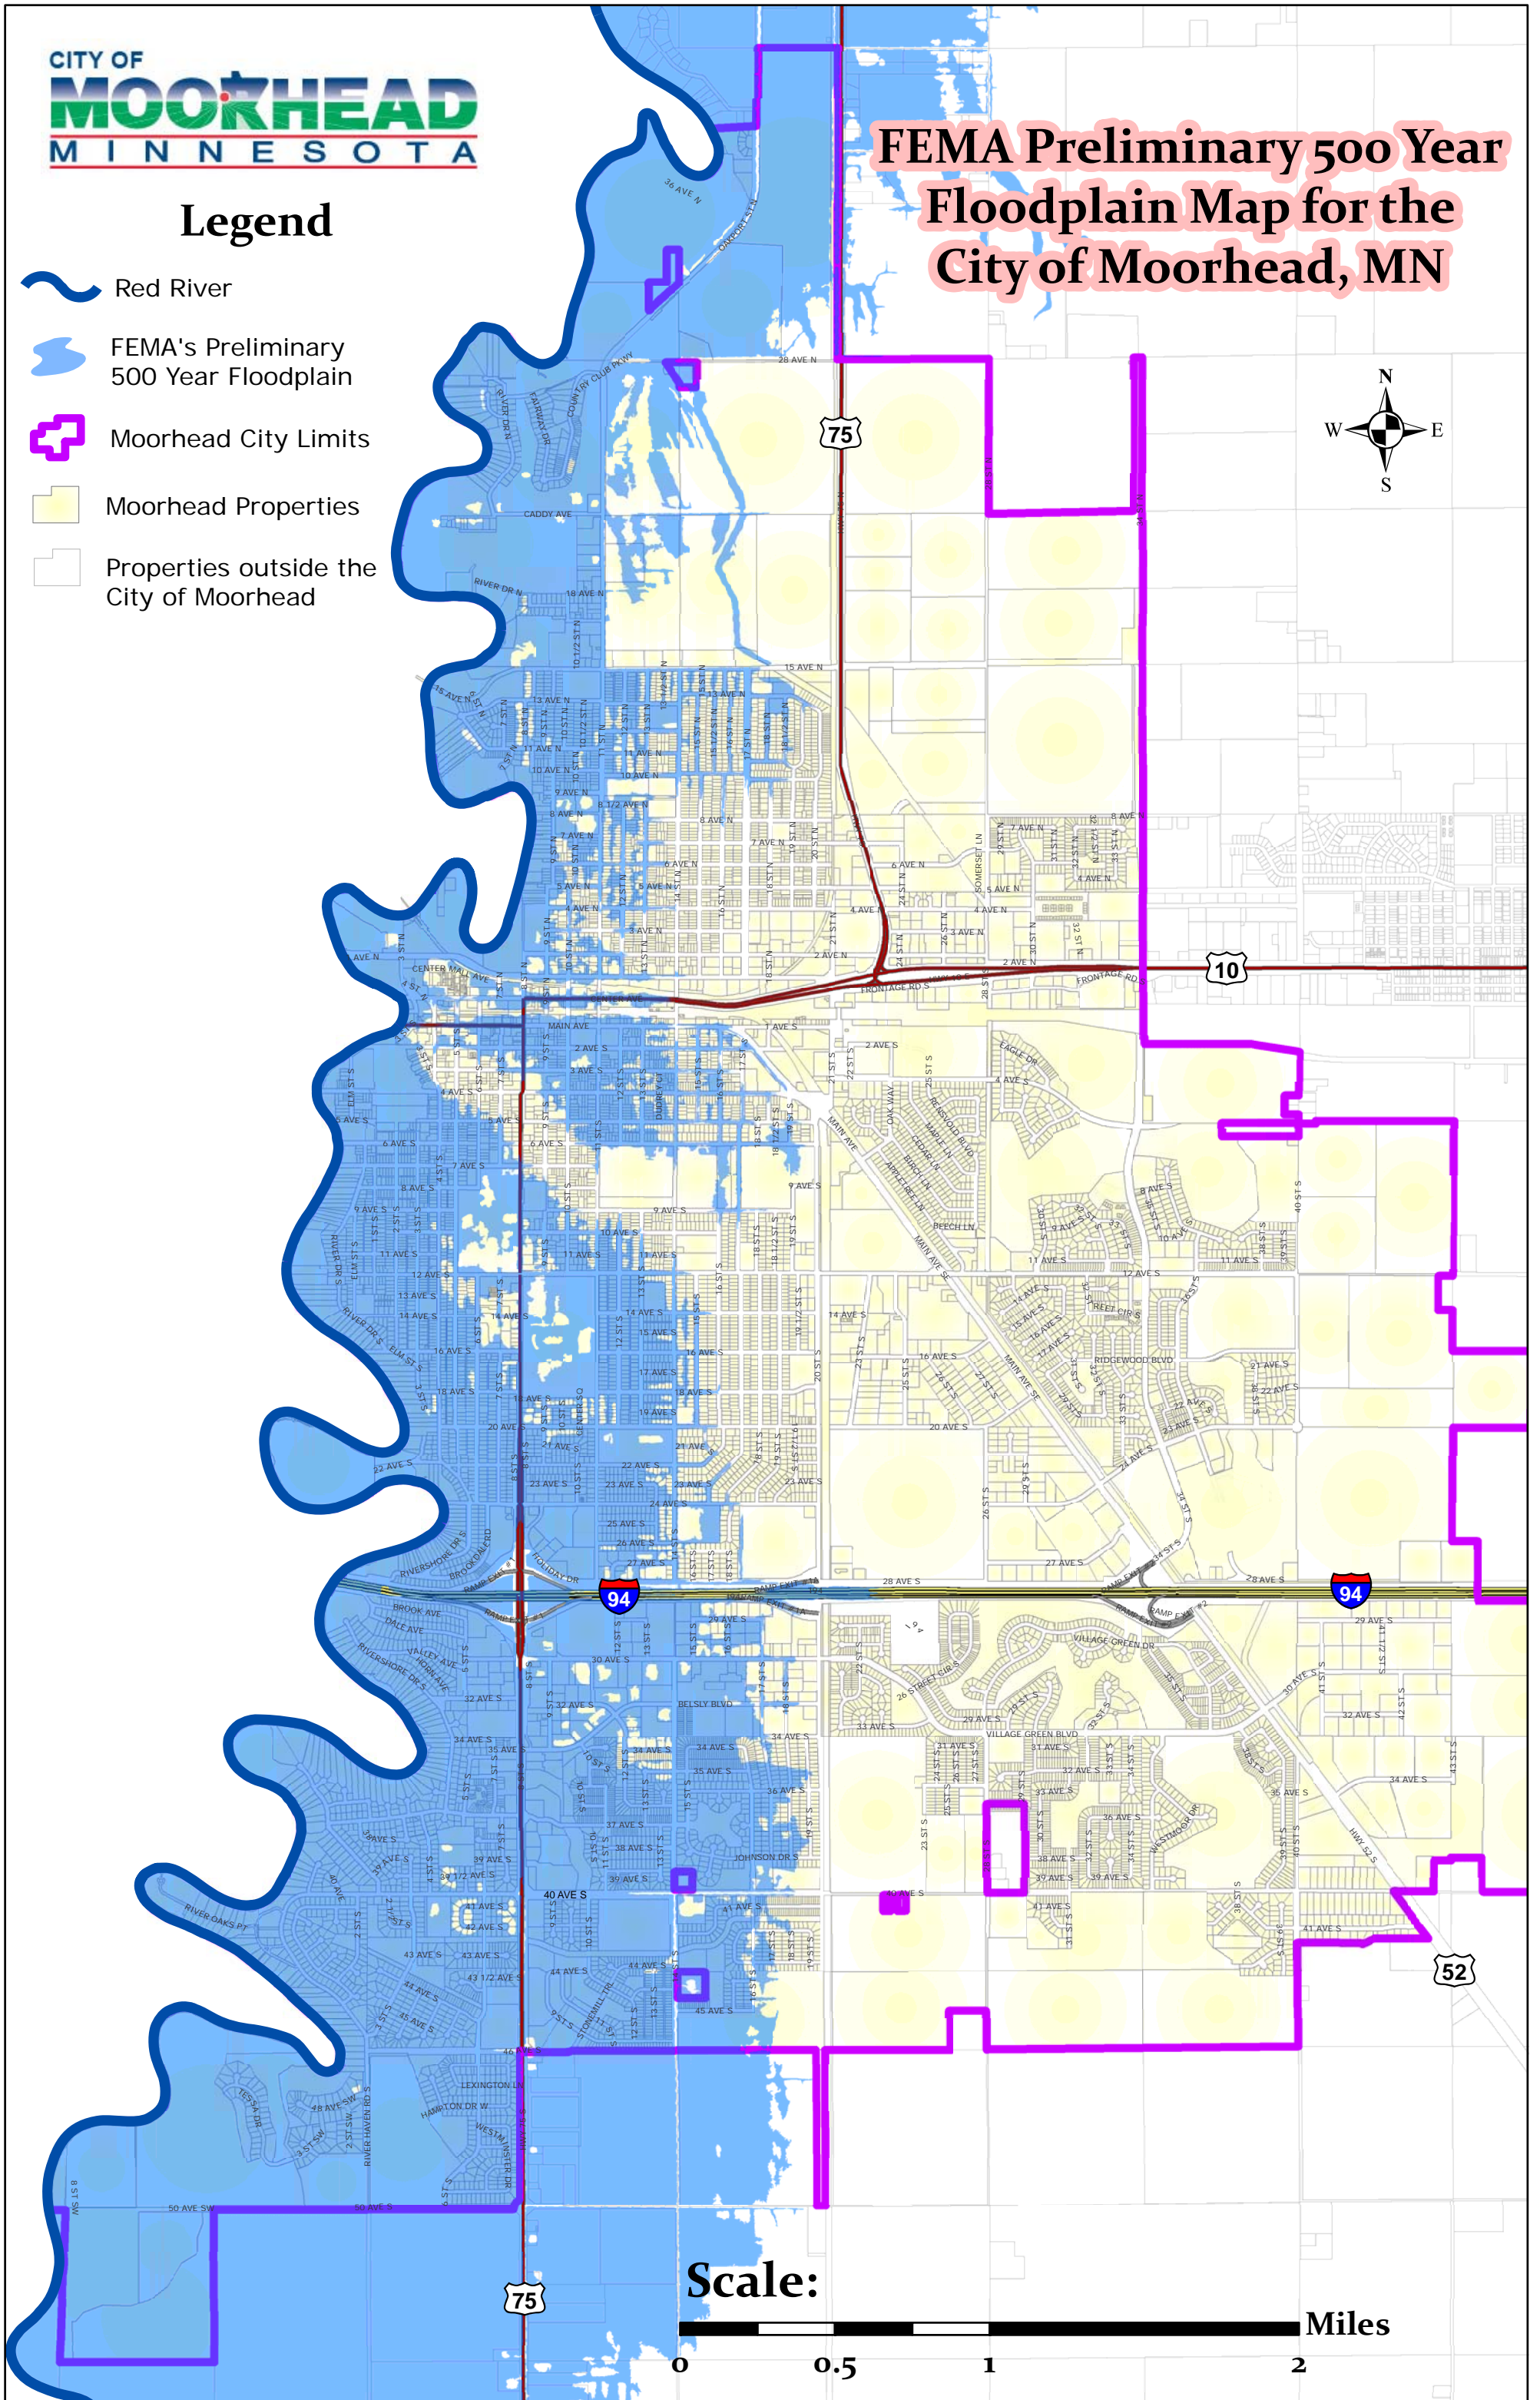

FEMA Preliminary 500 Year Floodplain Map for the City of Moorhead, MN

Legend

-  Red River
-  FEMA's Preliminary 500 Year Floodplain
-  Moorhead City Limits
-  Moorhead Properties
-  Properties outside the City of Moorhead

Scale: