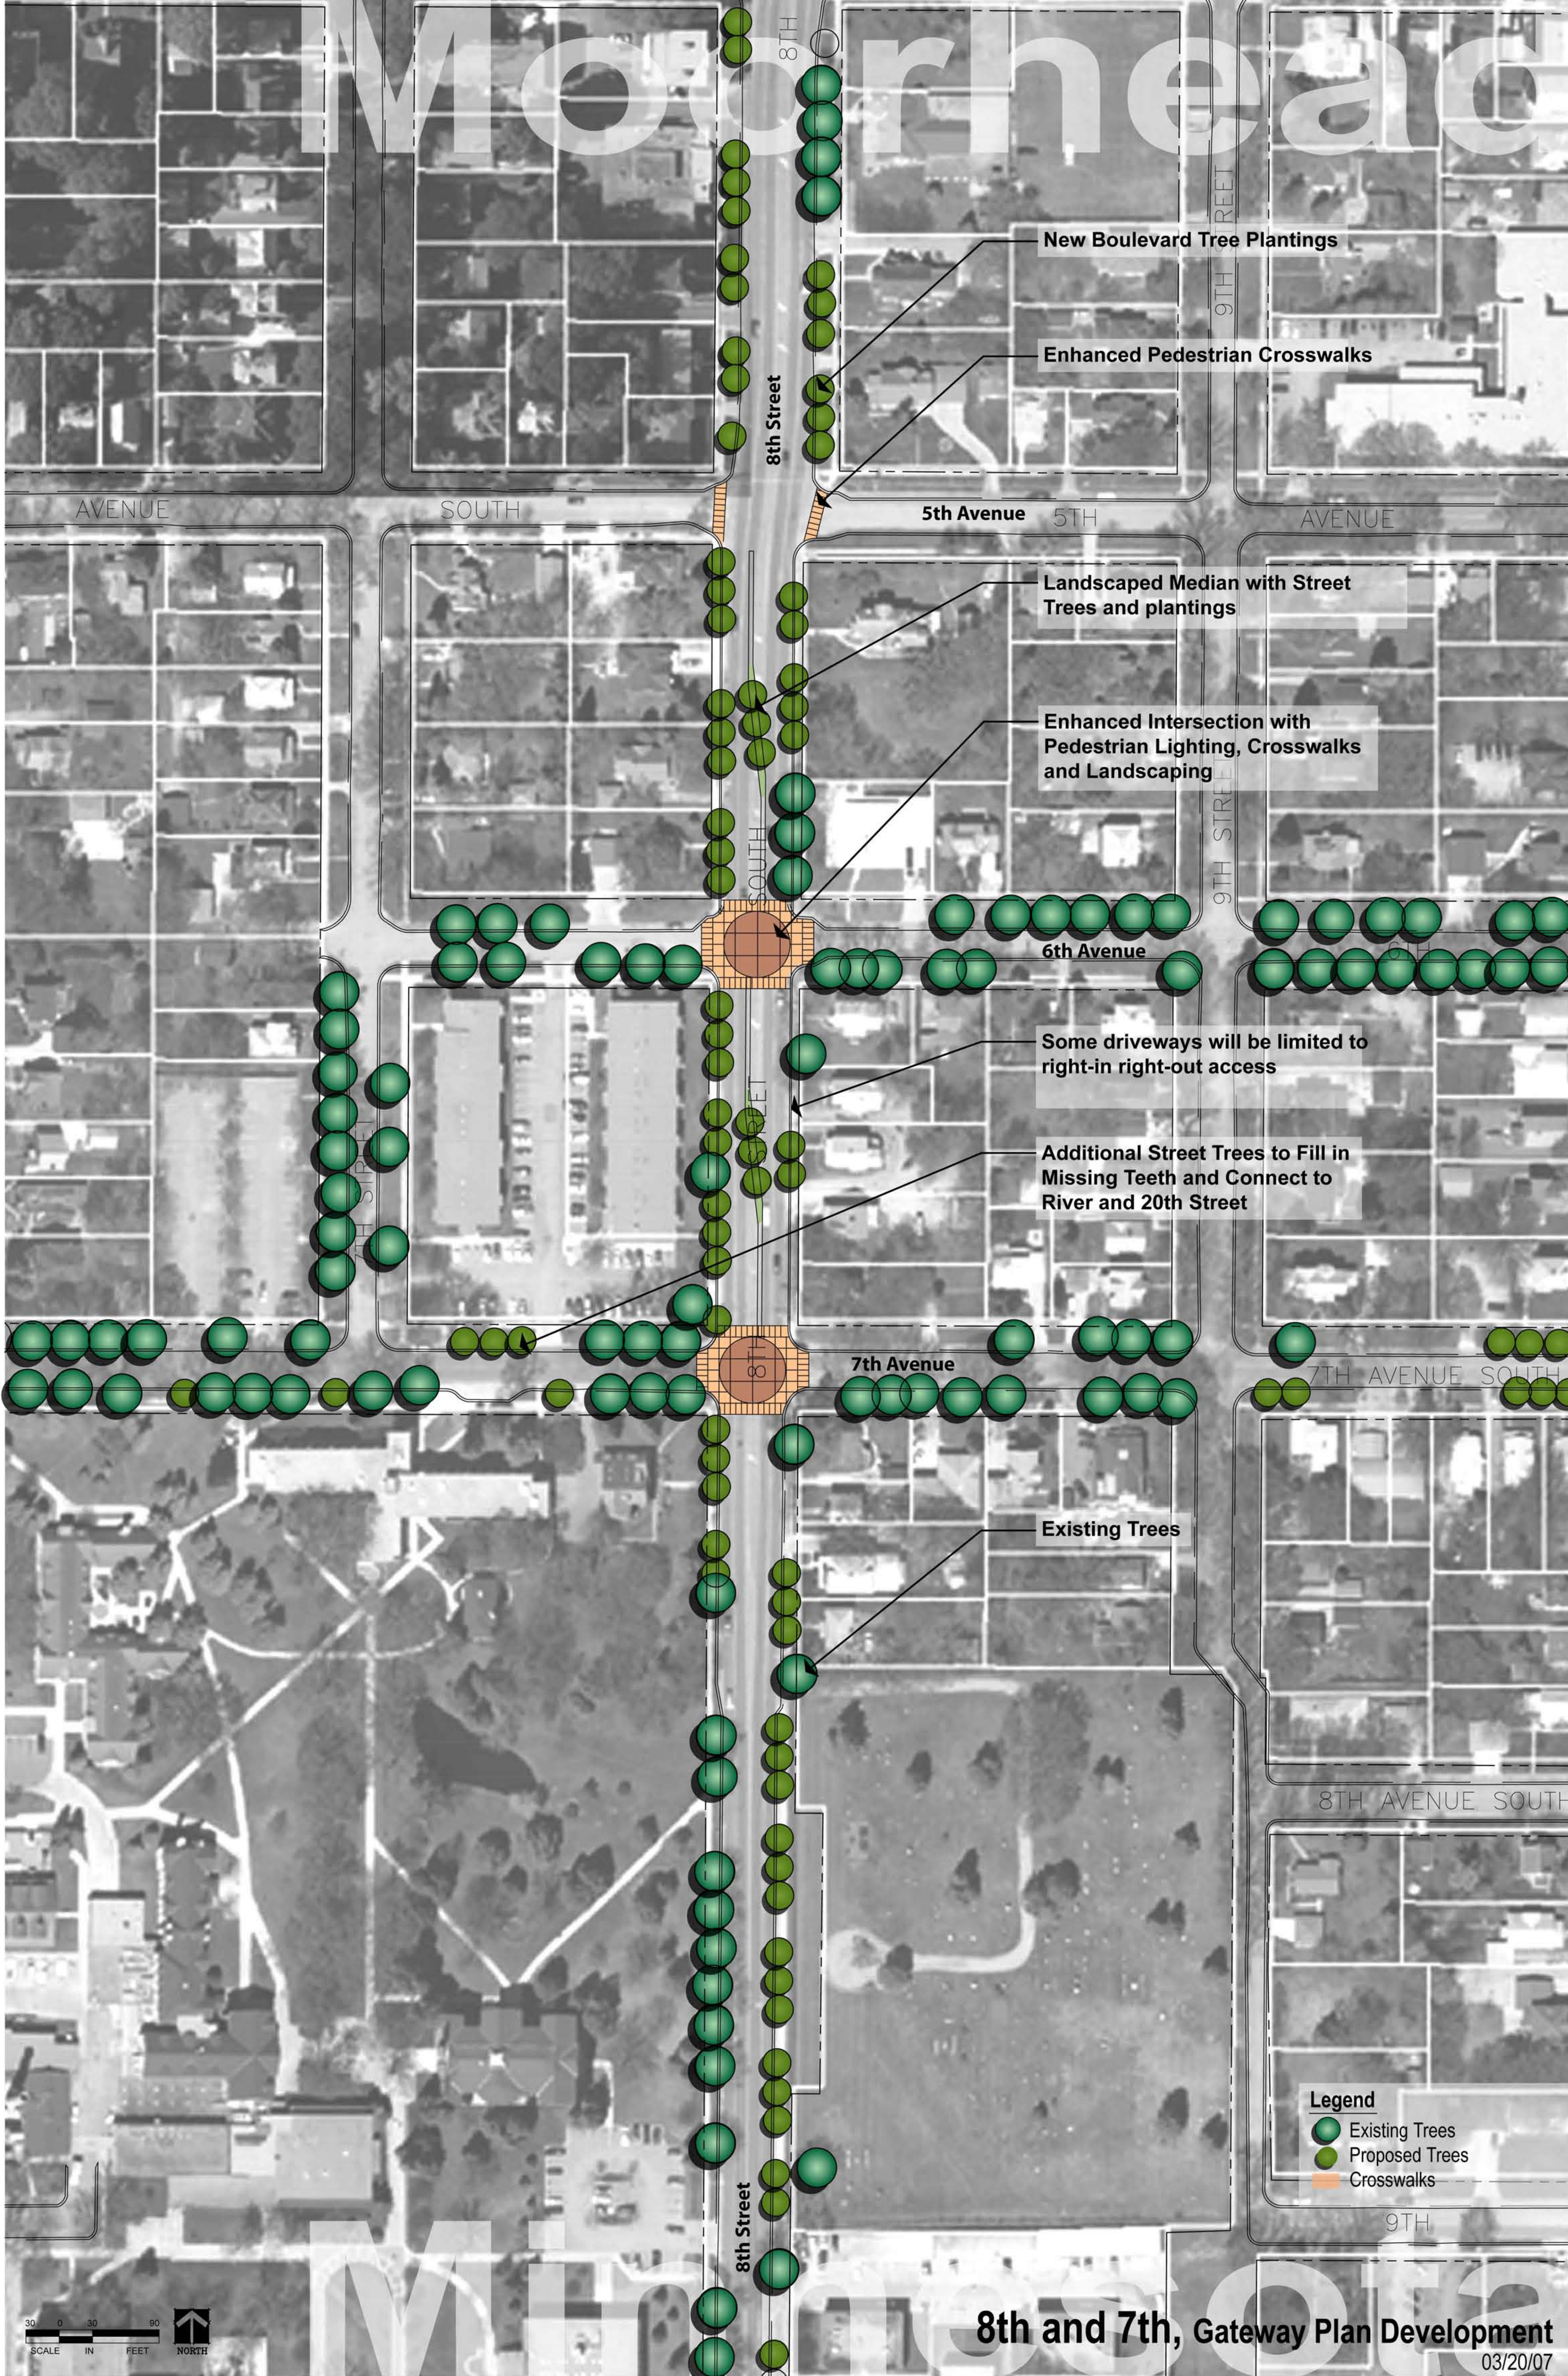

# Morheac

New Boulevard Tree Plantings

Enhanced Pedestrian Crosswalks

Landscaped Median with Street Trees and plantings

Enhanced Intersection with Pedestrian Lighting, Crosswalks and Landscaping

Some driveways will be limited to right-in right-out access

Additional Street Trees to Fill in Missing Teeth and Connect to River and 20th Street

Existing Trees

### Legend

- Existing Trees
- Proposed Trees
- Crosswalks